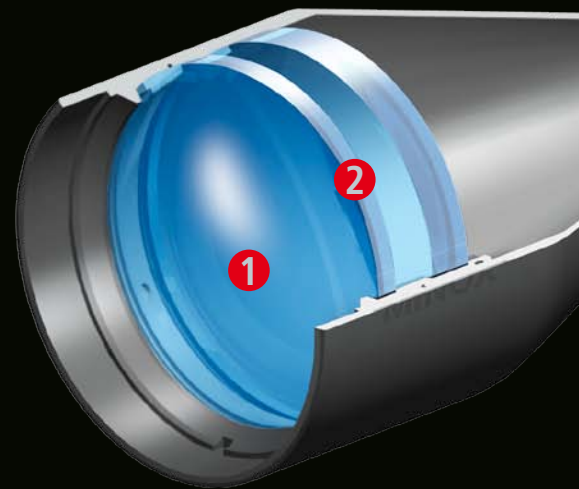

PLEX

#4 (German)

VERSA-PLEX

Precise scales for point of impact adjustments

BDC

XR BDC

**Standard features include:**

- [1] Lenses by SHOTT, the legendary German glass pioneer
- [2] MINOX M\* coating – up to 21 different layers applied to the glass surface to greatly improve light transmission, brightness, contrast, detail, and color rendering
- [3] Windage and elevation knobs, finger adjustable, with positive & precise reticle movements of 1/4 MOA or 1/8 MOA (model ZA5 4-20x50 only), zero resettable
- [4] Long four inch plus eye relief
- [5] Rubber cushioned fast-focus eyepiece
- [6] Smooth operating soft-touch rubber variable power ring
- [7] Objective parallax side focus adjustment (on selected models)