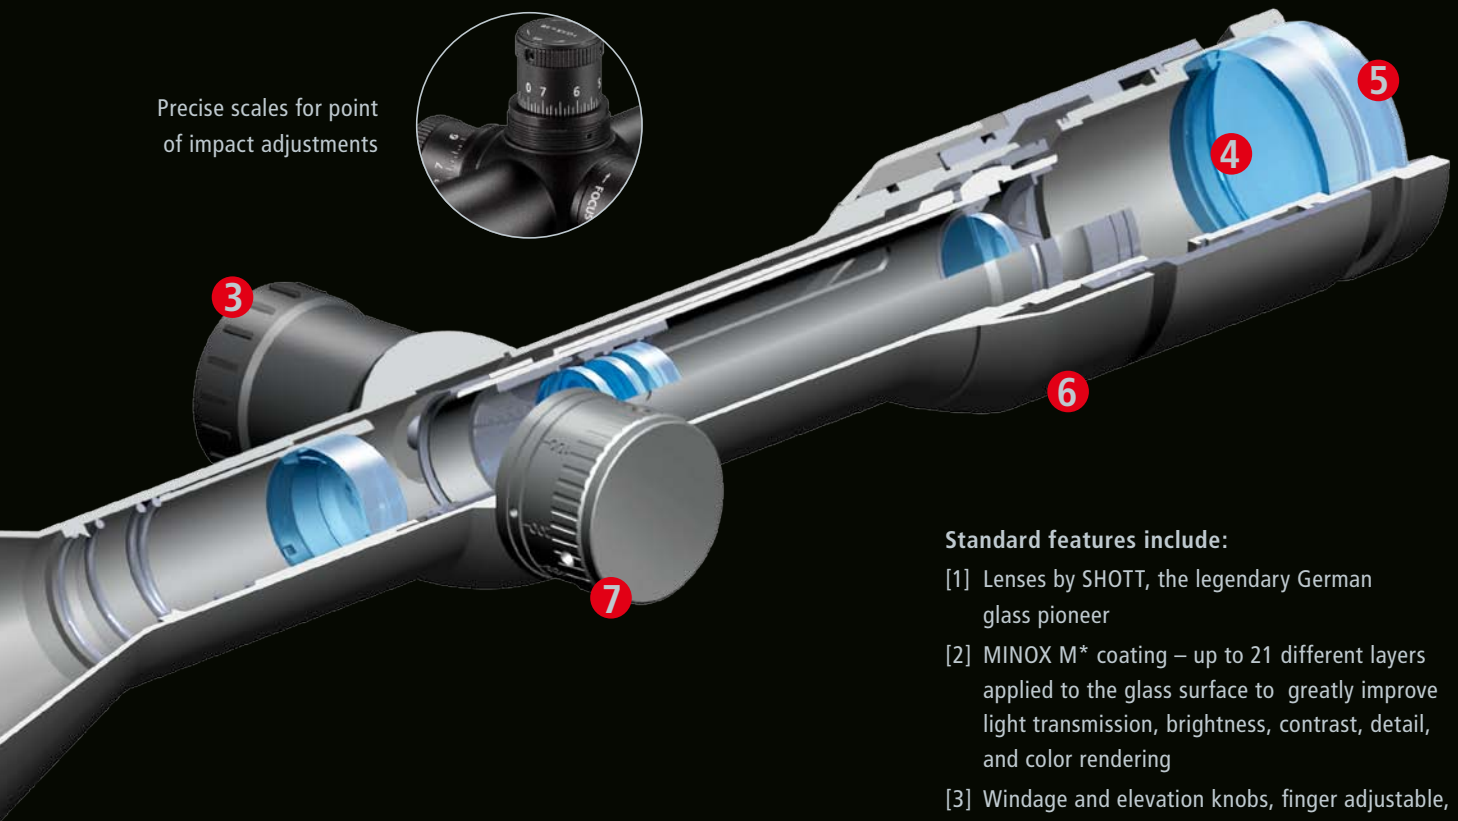

PLEX

#4 (German)

VERSA-PLEX

Precise scales for point of impact adjustments

BDC

XR BDC

**Standard features include:**

- [1] Lenses by SHOTT, the legendary German glass pioneer
- [2] MINOX M\* coating – up to 21 different layers applied to the glass surface to greatly improve light transmission, brightness, contrast, detail, and color rendering
- [3] Windage and elevation knobs, finger adjustable, with positive & precise reticle movements of 1/4 MOA or 1/8 MOA (model ZA5 4-20x50 only), zero resettable
- [4] Long four inch plus eye relief
- [5] Rubber cushioned fast-focus eyepiece
- [6] Smooth operating soft-touch rubber variable power ring
- [7] Objective parallax side focus adjustment (on selected models)

Each MINOX Rifle scope comes complete with a Scopecoat™ protective field cover.